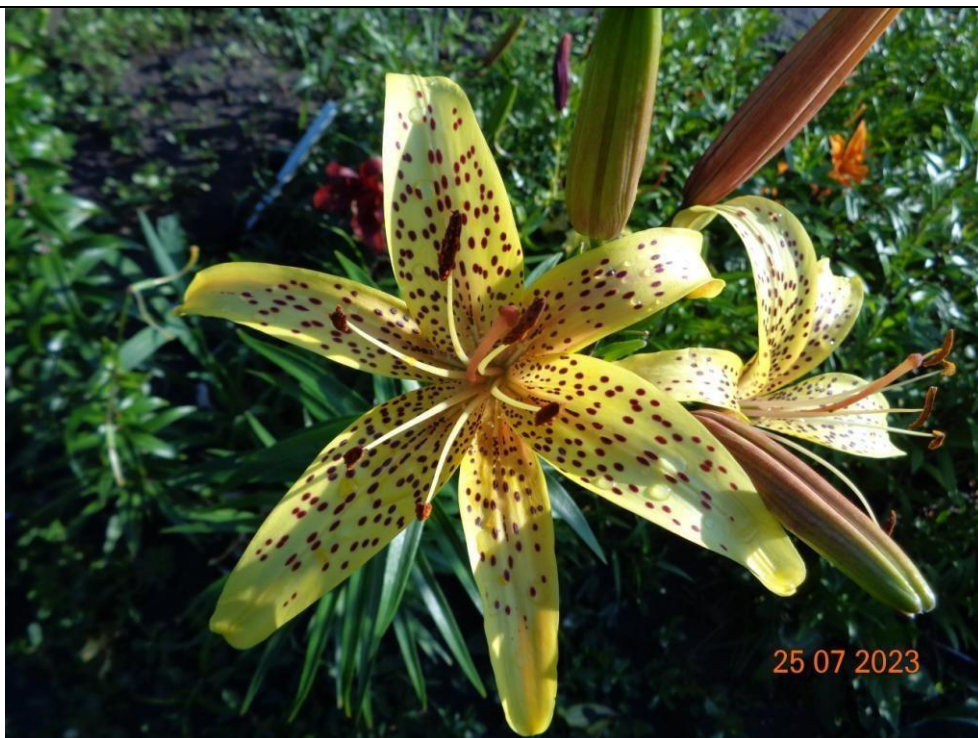

**Каталог сортов лилий для реализации  
НИИСС 2025 г.  
(распространенные сорта)**

| Фото сорта  | Название  |
|---|---|
|  A close-up photograph of several bright red lilies in full bloom. The petals are a vibrant, slightly darker red at the base, fading to a lighter red towards the tips. The flowers are set against a background of green foliage. A date stamp '19 07 2023' is visible in the bottom right corner of the image. | <p><b>Алтайская<br/>красная</b><br/>не более 10 шт.</p> |
|  A close-up photograph of several dark red, almost black, lilies in full bloom. The petals have a deep, velvety appearance. The flowers are surrounded by green leaves and stems. A date stamp '11 07 2023' is visible in the bottom right corner of the image.   | <p><b>Алтайская<br/>бордовая</b></p>                    |

**Алтайская  
поздняя**

**Апельсинка**

**Аэлига**  
не более 5 шт.

**Вероника**

**Вечерняя  
заря**

**Виринея**

**Диана**

**Доброе  
утро**